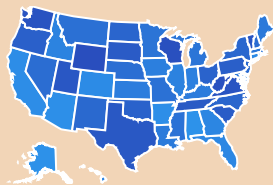

Unemployment Rates

January 2021