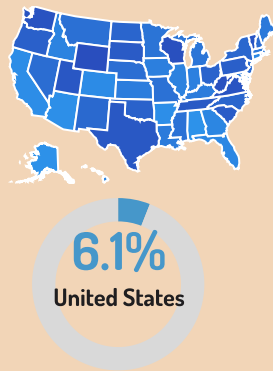

Prince George's County Labor Market Outlook.

Civilian Labor Force

* In Terms Of People, Current Available Data As of June 2021

Prince George's Workforce Region	JAN 2021	FEB 2021	MAR 2021
Unemployment	38,523	37,317	38,130
Employment	447,977	450,530	451,878
Labor Force	486,500	487,847	490,008

Unemployment Rates

April 2021

Unemployment Rates March 2021

12,778 job openings are currently available online in Prince George's County, MD as of June 1, 2021.

20,370 Job Openings were advertised online in Prince George's County, MD as June 1, 2021.

HIGHEST JOB OPENINGS

This section shows the industries with the highest job openings and green jobs advertised online in Prince George's County, MD as of June 1, 2021

1.		Health Care and Social Assistance	1,943	3.		Retail Trade	1,317
2.		Professional, Scientific, and Technical Services	1,932	4.		Accommodation and Food Services	660
				5.		Educational Services	538

Top Occupations (By Advertised Salary)

1. Medical and Health Services Managers - $106,373
2. Statisticians - $83,703
3. General and Operations Managers - $76,257
4. Accountants - $60,213
5. Heavy and Tractor-Trailer Truck Drivers - $46,481
6. Bookkeeping, Accounting, and Auditing Clerks - $41,940
7. Executive Secretaries and Executive Administrative Assistants - $40,390
8. Maintenance and Repair Workers, General - $37,775
9. First-Line Supervisors of Food and Preparation and Serving Workers - $33,496
10. Medical Secretaries - $33,496

Top Requested Certifications