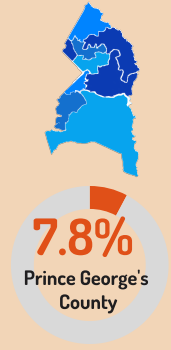

Unemployment Rates March 2021

12,778 job openings are currently available online in Prince George's County, MD as of June 1, 2021.

20,370 Job Openings were advertised online in Prince George's County, MD as June 1, 2021.

HIGHEST JOB OPENINGS

This section shows the industries with the highest job openings and green jobs advertised online in Prince George's County, MD as of June 1, 2021

1.		Health Care and Social Assistance	1,943	3.		Retail Trade	1,317
2.		Professional, Scientific, and Technical Services	1,932	4.		Accommodation and Food Services	660
				5.		Educational Services	538

Top Occupations (By Advertised Salary)

1. Medical and Health Services Managers - $106,373
2. Statisticians - $83,703
3. General and Operations Managers - $76,257
4. Accountants - $60,213
5. Heavy and Tractor-Trailer Truck Drivers - $46,481
6. Bookkeeping, Accounting, and Auditing Clerks - $41,940
7. Executive Secretaries and Executive Administrative Assistants - $40,390
8. Maintenance and Repair Workers, General - $37,775
9. First-Line Supervisors of Food and Preparation and Serving Workers - $33,496
10. Medical Secretaries - $33,496

Top Requested Certifications

1. American Heart Association, CPR & First Aid Certifications
2. Nursing Credentials and Certifications
3. Commercial Drivers License (CDL)
4. (ISC)² Certifications
5. Cisco Associate Certifications
6. CompTIA Certifications
7. Red Hat Certifications
8. GIAC Security Certifications - Cyber Defense
9. Pharmacy Technician Certification Board (PTCB)
10. Project Management Institute (PMI) Certifications