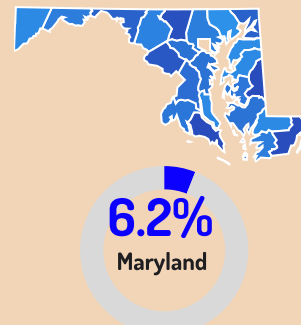

Unemployment Rates March 2021

12,778 job openings are currently available online in Prince George's County, MD as of June 1, 2021.

20,370 Job Openings were advertised online in Prince George's County, MD as June 1, 2021.

HIGHEST JOB OPENINGS

This section shows the industries with the highest job openings and green jobs advertised online in Prince George's County, MD as of June 1, 2021

1.		Health Care and Social Assistance	1,943	3.		Retail Trade	1,317
2.		Professional, Scientific, and Technical Services	1,932	4.		Accommodation and Food Services	660
				5.		Educational Services	538

Top Occupations (By Advertised Salary)

1. Medical and Health Services Managers - $106,373
2. Statisticians - $83,703
3. General and Operations Managers - $76,257
4. Accountants - $60,213
5. Heavy and Tractor-Trailer Truck Drivers - $46,481
6. Bookkeeping, Accounting, and Auditing Clerks - $41,940
7. Executive Secretaries and Executive Administrative Assistants - $40,390
8. Maintenance and Repair Workers, General - $37,775
9. First-Line Supervisors of Food and Preparation and Serving Workers - $33,496
10. Medical Secretaries - $33,496

Top Requested Certifications

1. American Heart Association, CPR & First Aid Certifications
2. Nursing Credentials and Certifications
3. Commercial Drivers License (CDL)
4. (ISC)² Certifications
5. Cisco Associate Certifications
6. CompTIA Certifications
7. Red Hat Certifications
8. GIAC Security Certifications - Cyber Defense
9. Pharmacy Technician Certification Board (PTCB)
10. Project Management Institute (PMI) Certifications