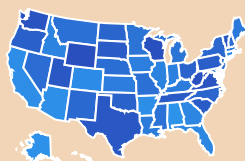

Unemployment Rates

December 2021

3.9%
United States