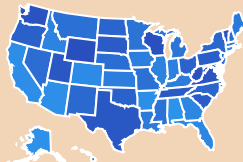

## Civilian Labor Force

\* In Terms Of People, Current Available Data As of December 2021

Prince George's Workforce Region	AUG 2021	SEP 2021	OCT 2021
Unemployment	40,202	33,116	31,747
Employment	454,413	458,542	461,321
Labor Force	494,615	491,658	493,068

## Unemployment Rates

October 2021

4.6%  
United States

5.7%  
Maryland

6.7%  
Prince George's County

This shows the monthly not seasonally adjusted Labor Force, Employment and Unemployment data for Prince George's County, MD, and the US in October 2021.

## Top Requested Certifications

This section shows the top advertised certification groups found in job openings advertised online in Maryland in October 2021.

1. Nursing Credentials and Certifications
2. American Heart Association, CPR & First Aid Certifications
3. Commercial Drivers License (CDL)
4. (ISC)<sup>2</sup> Certifications
5. Cisco Associate Certifications
6. GIAC Security Certifications
7. CompTIA Certifications
8. Social Worker Credentials & Certifications
9. Information Systems Audit and Control Association (ISACA)
10. American Institute of CPAs (AICPA) Certifications