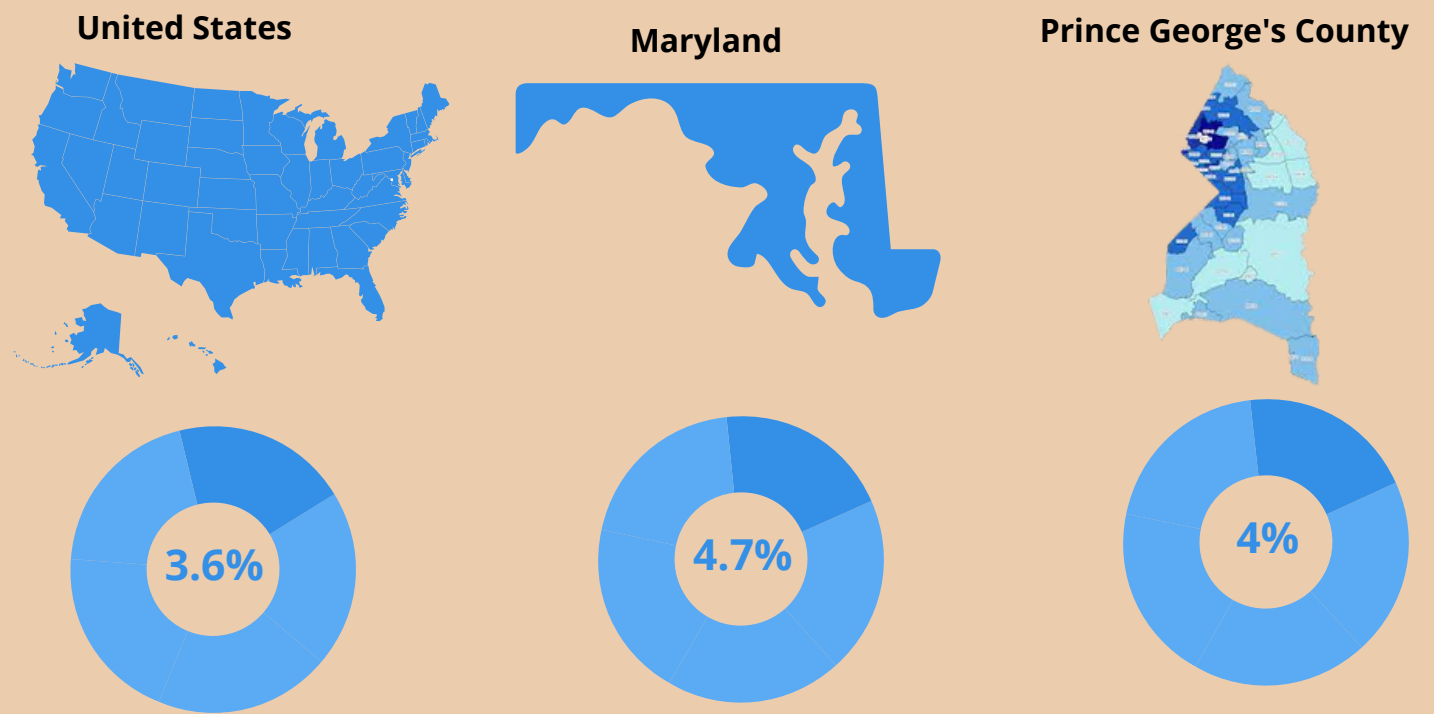

Unemployment Rates June 2022