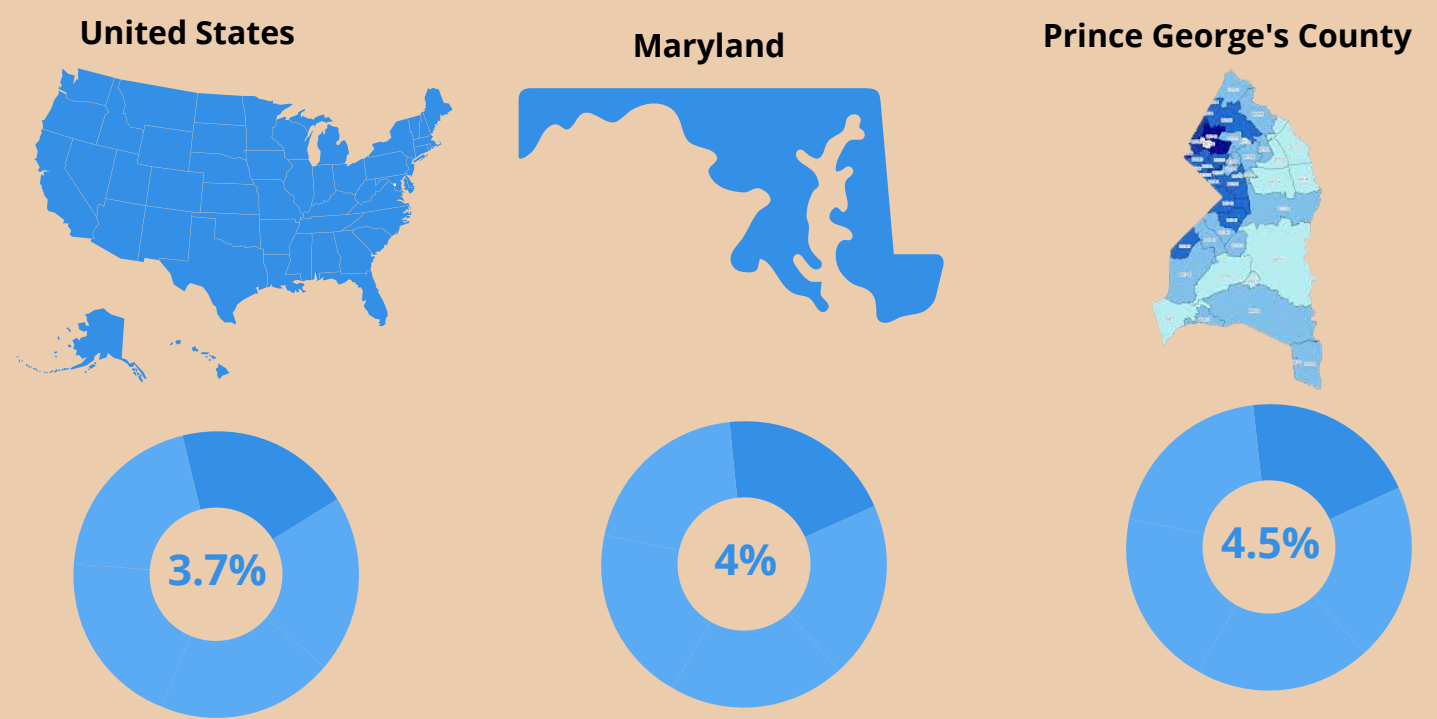

Prince George's County Labor Market Outlook.

Civilian Labor Force

**In Terms of People, Current Available Data As of October 2022*

Prince George's Workforce Region	Aug 2022	Sep 2022	Oct 2022
Unemployment	24,816	21,210	23,275
Employment	473,563	472,572	474,987
Labor Force	498,379	493,782	498,262

Unemployment Rates October 2022

***This shows the monthly not seasonally adjusted Labor Force, Employment and Unemployment data for Prince George's County, MD, and the US as of October 2022. This information reflects the most current data available.**