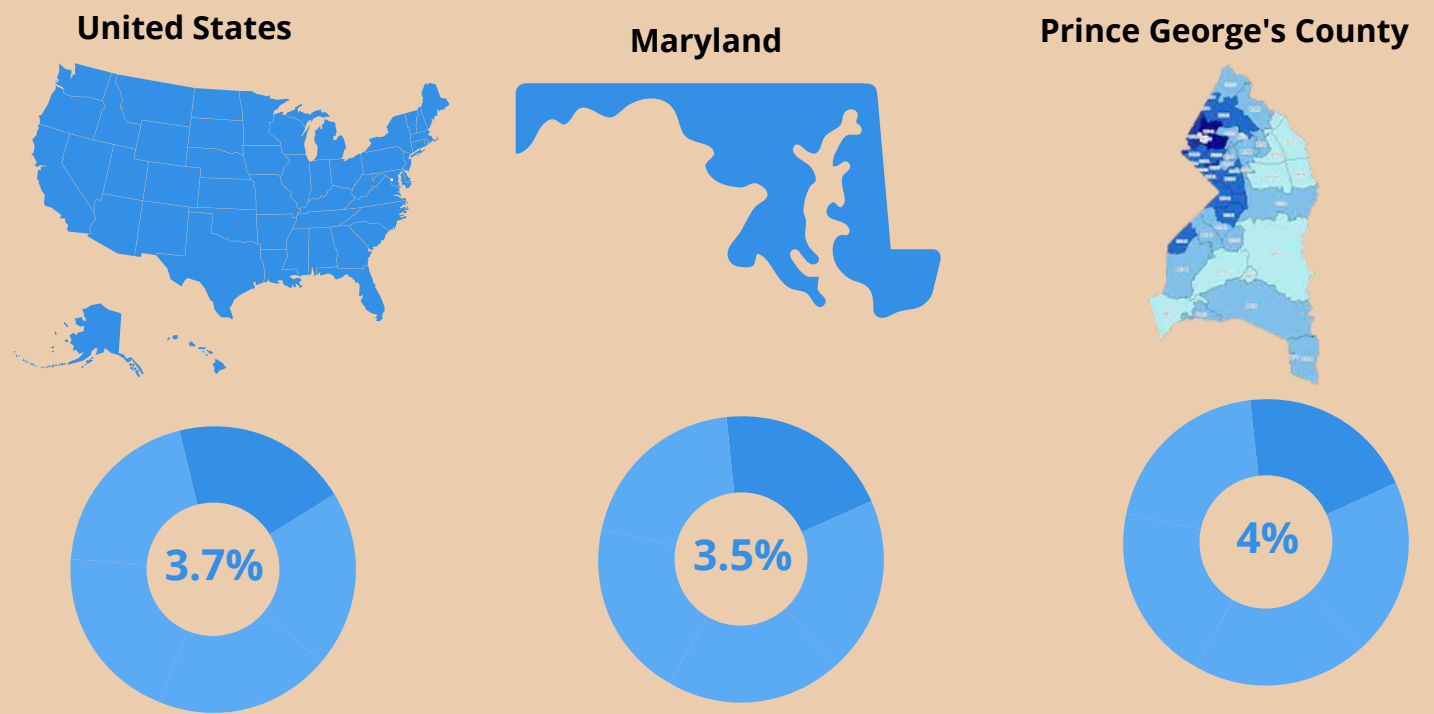

Unemployment Rates November 2022