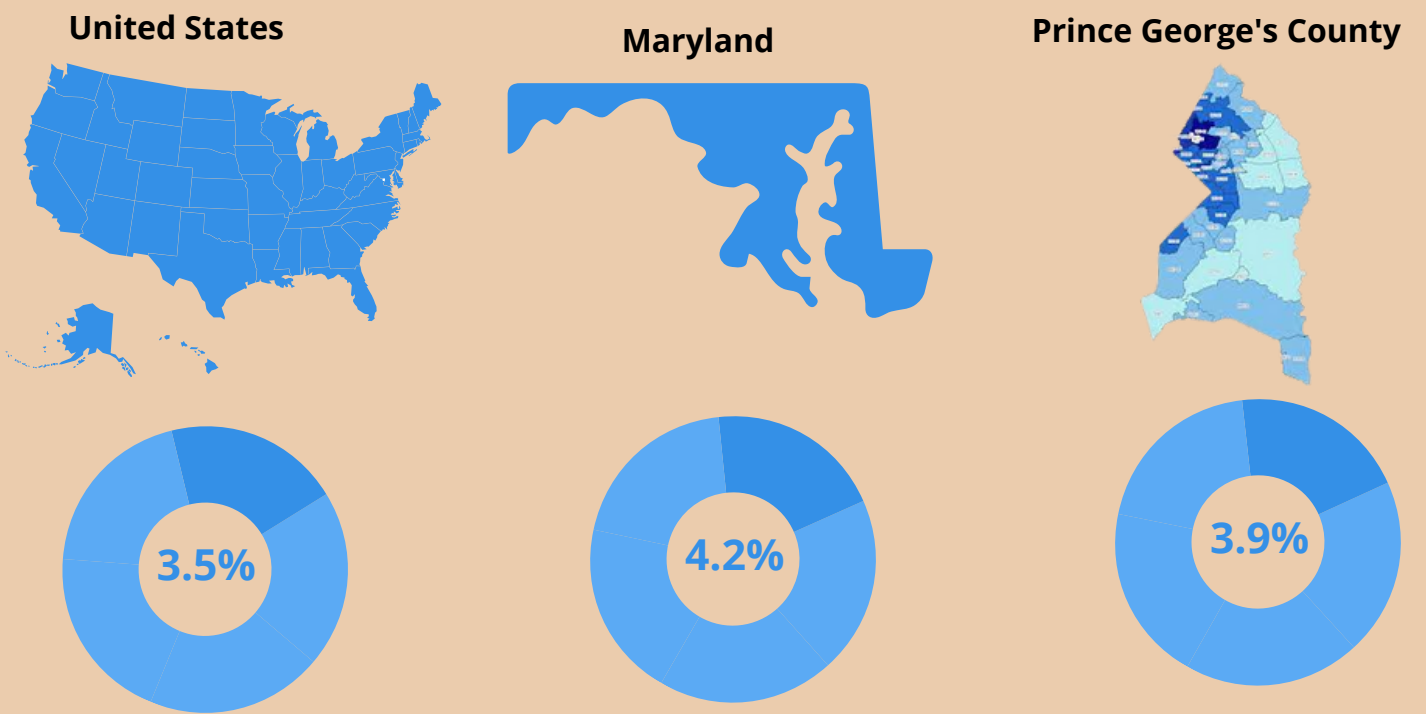

Prince George's County Labor Market Outlook.

Civilian Labor Force

**In Terms of People, Current Available Data As of August 2022*

Prince George's Workforce Region	May 2022	Jun 2022	Jul 2022
Unemployment	22,818	26,580	24,065
Employment	469,275	474,961	477,635
Labor Force	492,093	501,541	501,700

Unemployment Rates July 2022

***This shows the monthly not seasonally adjusted Labor Force, Employment and Unemployment data for Prince George's County, MD, and the US as of August 2022. This information reflects the most current data available.**