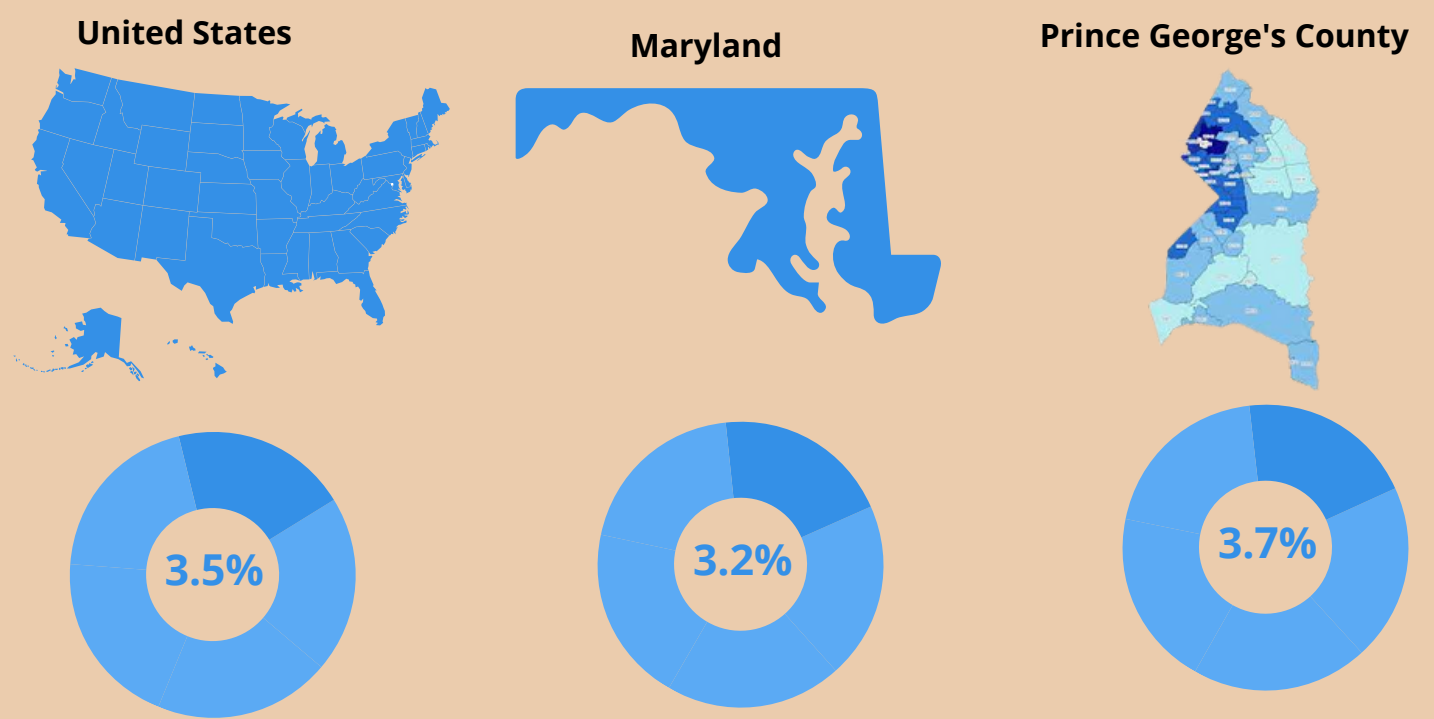

Unemployment Rates December 2022